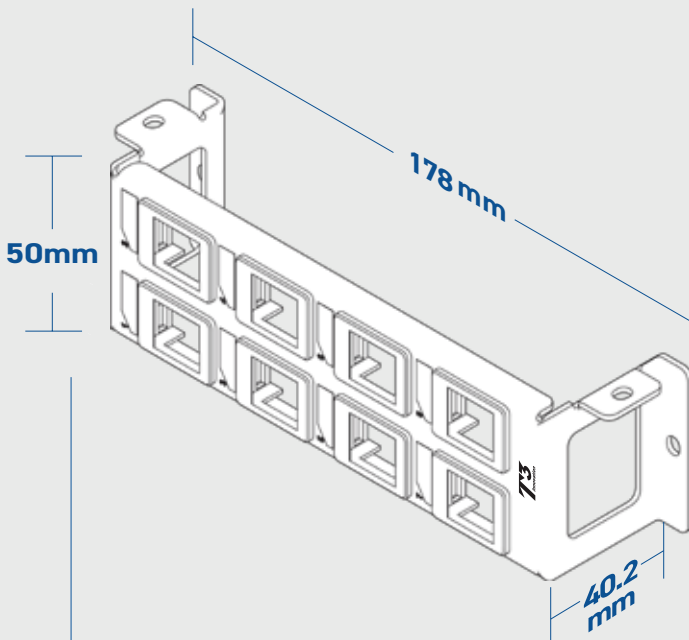

8 PORT UTP KEYSTONE PATCH PANEL

DATASHEET

COMPACT SIZE

UNSHIELDED

UNLOADED

Product Features

Compatible Screw Included

- For Unshielded Keystones and A/V Couplers
- Full Metal Construction (SPCC)
- Wall Mount Style
- Meet and Exceed ANSI/TIA 568.2-D Standard

Compact, modular, and easy to adjust. Designed for seamless integration and quicksetup